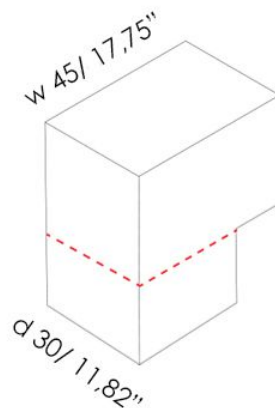

- METAL

DIRECTION OF OPENING

FORMOSA ACCUCCIATA

A wooden night table with one hinged door and one drawer.  
Adjustable feet of about 2 cm height.

h 52/ 20,50"

OVERALL DIMENSIONS

w 45 x d 30 x h 52 cm

w 17,75" x d 11,82" x h 20,50"