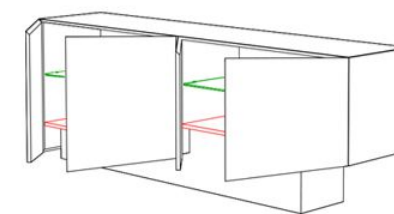

FIXED

ADJUSTABLE HEIGHT

MATERIALS

- WOOD
- METAL

**EXTRA SIDEBOARD
WITH 2 INTERNAL COMPARTMENTS, 4 DOORS AND
ADJUSTABLE HEIGHT GLASS SHELVES**

EXTRA SIDEBOARD
86.61" x 30.70" (220 x 78 cm)