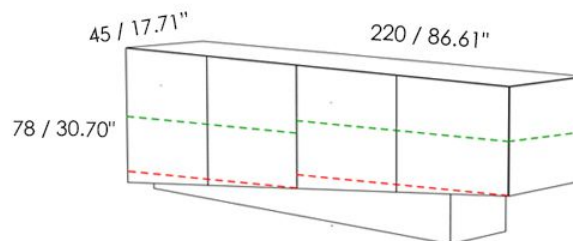

FIXED

ADJUSTABLE HEIGHT

MATERIALS

- WOOD
- METAL

**EXTRA SIDEBOARD
WITH 2 INTERNAL COMPARTMENTS, 4 DOORS AND
ADJUSTABLE HEIGHT GLASS SHELVES**

EXTRA SIDEBOARD
86.61" x 30.70" (220 x 78 cm)