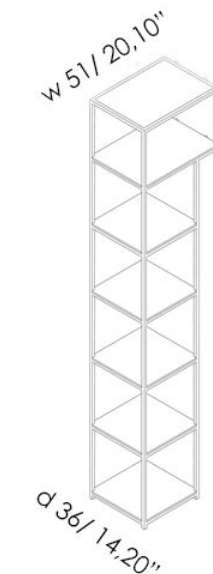

ESSENZA DI FORMOSA

FINISHES

FRAME FINISH

ANTRACITE

SHELF FINISH

EMBOSSED LACQUER

CONTAINER FINISH

EMBOSSED LACQUER

MATERIALS

- WOOD
- METAL

ACCESSORIES

Essence of Formosa Bookcase 217

w 51 x d 36 x h 217 cm
w 20,10'' x d 14,20'' x h 85,45''

Essence of Formosa Bookcase 237

w 51 x d 36 x h 237 cm
w 20,10'' x d 14,20'' x h 93,30''