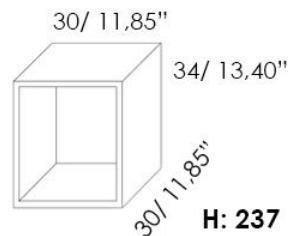

MATERIALS

- WOOD
- METAL

ACCESSORIES

Essence of Formosa Bookcase 217

w 51 x d 36 x h 217 cm
w 20,10'' x d 14,20'' x h 85,45''

Essence of Formosa Bookcase 237

w 51 x d 36 x h 237 cm
w 20,10'' x d 14,20'' x h 93,30''