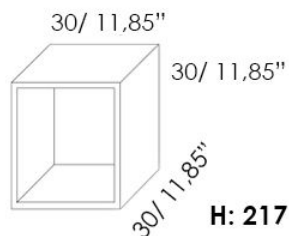

MATERIALS

- WOOD
- METAL

ACCESSORIES

Essence of Formosa Bookcase 217

w 51 x d 36 x h 217 cm
w 20,10'' x d 14,20'' x h 85,45''

Essence of Formosa Bookcase 237

w 51 x d 36 x h 237 cm
w 20,10'' x d 14,20'' x h 93,30''