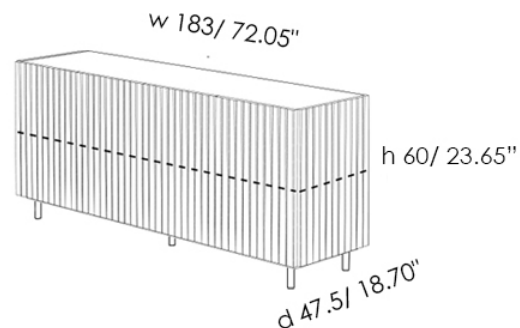

SATIN NICKEL

MATERIALS

- WOOD
- METAL
- LACQUER
- GLASS

DOROTEA - SIDEBOARD

A sideboard is a furniture collection characterized by a special surface processing that generates an optical graphic effect.

Dorotea Low Sideboard

ACCESSORY

- Crystal Lacquered Glass Top Noir Black

SUPPORT TYPE

- BLACK WOODEN BASE
- FEET

Overall Dimensions

w 138 x d 47.5 x h 60 cm
w 54.35" x d 18.70" x h 23.65"

Dorotea High Sideboard

Overall Dimensions

w 93 x d 47.5 x h 120 cm
w 36.61" x d 18.70" x h 47.24"