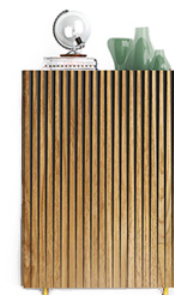

DOROTEA

FINISHES

EXTERNAL STRUCTURE FINISH

TEAK/MDF - BLACK

INTERNAL STRUCTURE FINISH

EMBOSSED LACQUER - NOIR

METAL LEGS FINISH

SATIN BRASS

SATIN NICKEL

MATERIALS

- WOOD
- METAL
- LACQUER
- GLASS

DOROTEA - SIDEBOARD

A sideboard is a furniture collection characterized by a special surface processing that generates an optical graphic effect.

Dorotea Low Sideboard

ACCESSORY

- Crystal Lacquered Glass Top Noir Black

SUPPORT TYPE

- BLACK WOODEN BASE
- FEET

Overall Dimensions

w 138 x d 47.5 x h 60 cm
w 54.35" x d 18.70" x h 23.65"

Dorotea High Sideboard

Overall Dimensions