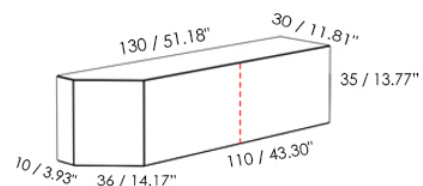

CANTO

FINISHES

CABINET FINISH

EMBOSSED LACQUER

OPTIONAL MIRRORED INSERT

MATERIALS

- WOOD
- METAL
- MIRROR

DIRECTION OF DOOR OPENING

FLAP DOWN

FLAP UP

**CANTO HANGING CONTAINER
WITH OPTIONAL MIRRORED INSERT**

CANTO HANGING CONTAINER WITHOUT MIRRORED INSERT

51.18" x 13.77" (130 x 35 cm)

CANTO HANGING CONTAINER WITH MIRRORED INSERT

51.18" x 13.77" (130 x 35 cm)