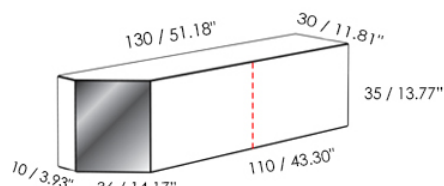

CANTO

FINISHES

CABINET FINISH

EMBOSSED LACQUER

OPTIONAL MIRRORED INSERT

MATERIALS

- WOOD
- METAL
- MIRROR

DIRECTION OF DOOR OPENING

FLAP DOWN

FLAP UP

**CANTO HANGING CONTAINER
WITH OPTIONAL MIRRORED INSERT**

CANTO HANGING CONTAINER WITHOUT MIRRORED INSERT

51.18" x 13.77" (130 x 35 cm)

CANTO HANGING CONTAINER WITH MIRRORED INSERT

51.18" x 13.77" (130 x 35 cm)