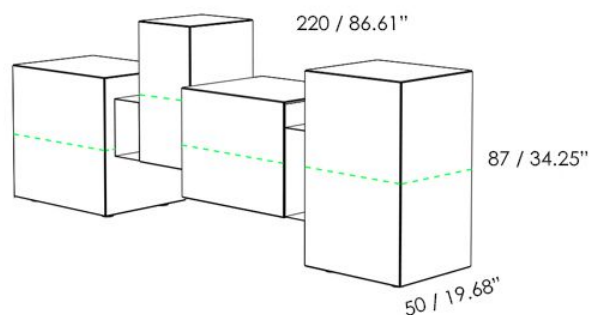

BROOKLYN

FINISHES

CABINET FINISH

EMBOSSSED LACQUER

OPEN COMPARTMENTS FINISH

EMBOSSSED LACQUER

MATERIALS

- WOOD
- METAL

BROOKLYN SIDEBOARD / STORAGE CONTAINER
OPEN COMPARTMENTS IN BETWEEN AVAILABLE IN ALL COLORS

BROOKLYN SIDEBOARD / STORAGE CONTAINER

86.61" x 34.25" (220 / 87 cm)
d 50 / 19.68"