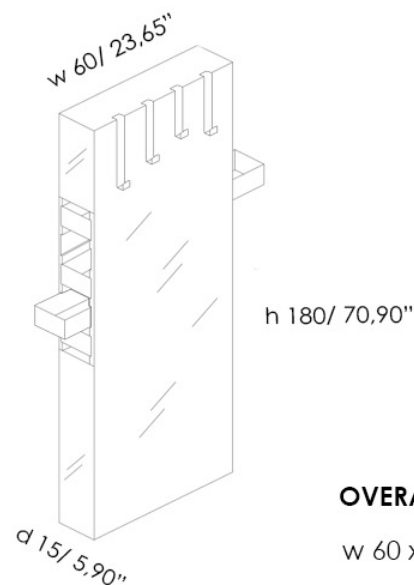

BETTY

FINISHES

METAL FINISH

WHITE

MATERIALS

- METAL
- MIRROR
- WOOD

BETTY - MIRROR

Wall mirror, structure in composite wood with 4 coat-hanger hooks (movable) and 5 metal drawers in blanc color, wall fixing system is included, total extraction of sliding drawers from both sides.

OVERALL DIMENSIONS

w 60 x d 15 x h 180 cm

w 23,65" x d 5,90" x h 70,90"