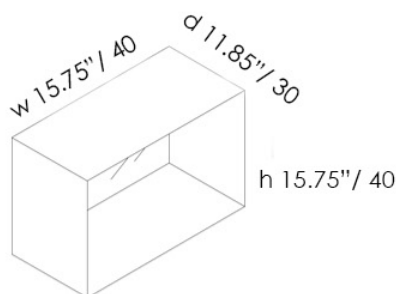

h 15.75" / 40

w 15.75" / 40

**Tasto Small**

w 40 x d 30 x h 40 cm  
w 15.75" x d 11.85" x h 15.75"

h 35.50" / 85

w 35.50" / 85

**Tasto Large**

w 85 x d 20 x h 85 cm  
w 35.50" x d 7.90" x h 35.50"

h 15.75" / 40

**Barra Small**

w 62.5 x d 30 x h 40 cm  
w 24.60" x d 11.85" x h 15.75"

h 35.50" / 85

**Barra Large**

w 85 x d 25 x h 40 cm  
w 35.50" x d 9.85" x h 15.75"