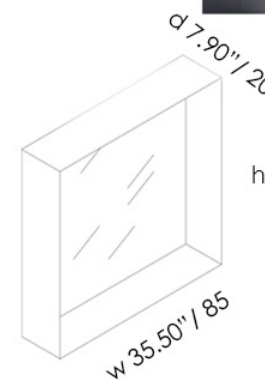

**BARRA-TASTO**

FINISHES

**FINISH**

ANTRACITE

**MATERIALS**

- METAL
- MIRROR

**BARRA - TASTO**

Wall mirror and shelf with metal frame in antracite color.

h 15.75" / 40

w 15.75" / 40

**Tasto Small**

w 40 x d 30 x h 40 cm  
w 15.75" x d 11.85" x h 15.75"

h 35.50" / 85

w 35.50" / 85

**Tasto Large**

w 85 x d 20 x h 85 cm  
w 35.50" x d 7.90" x h 35.50"

h 15.75" / 40

**Barra Small**

w 62.5 x d 30 x h 40 cm  
w 24.60" x d 11.85" x h 15.75"

h 35.50" / 85

**Barra Large**

w 85 x d 25 x h 40 cm  
w 35.50" x d 9.85" x h 15.75"