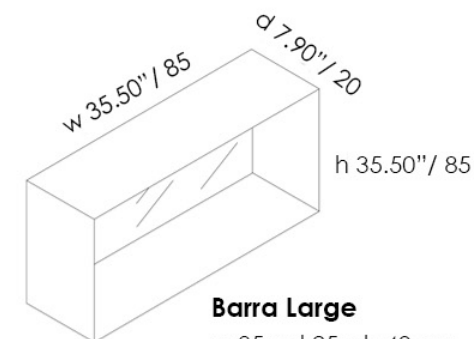

h 15.75" / 40

w 15.75" / 40

**Tasto Small**

w 40 x d 30 x h 40 cm  
w 15.75" x d 11.85" x h 15.75"

h 35.50" / 85

w 35.50" / 85

**Tasto Large**

w 85 x d 20 x h 85 cm  
w 35.50" x d 7.90" x h 35.50"

h 15.75" / 40

**Barra Small**

w 62.5 x d 30 x h 40 cm  
w 24.60" x d 11.85" x h 15.75"

h 35.50" / 85

**Barra Large**

w 85 x d 25 x h 40 cm  
w 35.50" x d 9.85" x h 15.75"