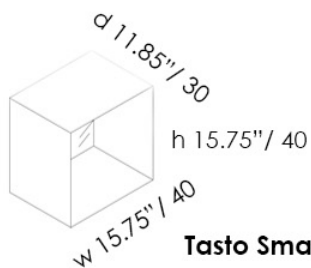

**BARRA-TASTO**

FINISHES

**FINISH**

ANTRACITE

**MATERIALS**

- METAL
- MIRROR

**BARRA - TASTO**

Wall mirror and shelf with metal frame in antracite color.

h 15.75" / 40

w 15.75" / 40

**Tasto Small**

w 40 x d 30 x h 40 cm  
w 15.75" x d 11.85" x h 15.75"

h 35.50" / 85

w 35.50" / 85

**Tasto Large**

w 85 x d 20 x h 85 cm  
w 35.50" x d 7.90" x h 35.50"

h 15.75" / 40

**Barra Small**

w 62.5 x d 30 x h 40 cm  
w 24.60" x d 11.85" x h 15.75"

h 35.50" / 85

**Barra Large**

w 85 x d 25 x h 40 cm  
w 35.50" x d 9.85" x h 15.75"