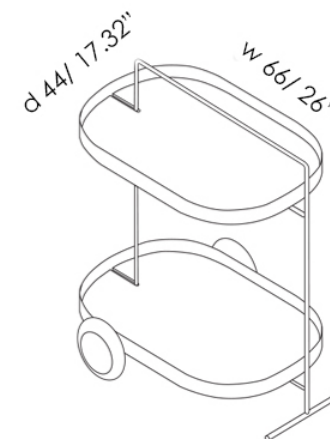

- METAL
- MIRROR

ATOLLO SERVING TROLLEY ON WHEELS

Family of service tables in metal,
available in color anthracite or blanc embossed finishing.

h 72/ 28.35"

Atollo Serving Trolley Round

w 46 x d 44 x h 72 cm
w 18.11" x d 17.32" x h 28.35"

Atollo Serving Trolley Oval

w 66 x d 44 x h 72 cm
w 26" x d 17.32" x h 28.35"

h 72/ 28.35"