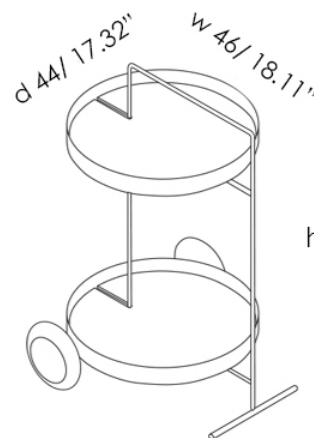

- METAL
- MIRROR

ATOLLO SERVING TROLLEY ON WHEELS

Family of service tables in metal,
available in color anthracite or blanc embossed finishing.

h 72/ 28.35"

Atollo Serving Trolley Round

w 46 x d 44 x h 72 cm
w 18.11" x d 17.32" x h 28.35"

Atollo Serving Trolley Oval

w 66 x d 44 x h 72 cm
w 26" x d 17.32" x h 28.35"

h 72/ 28.35"