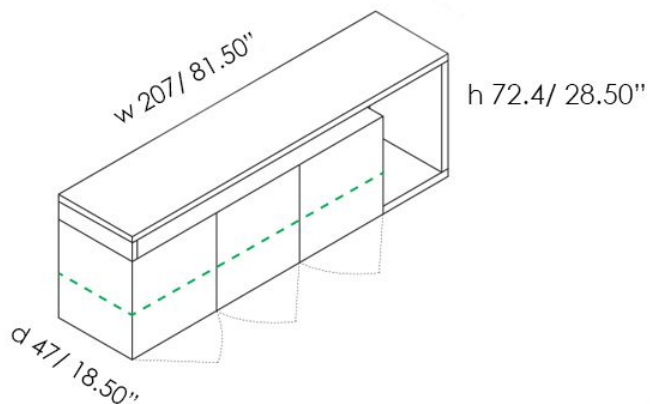

MATERIALS

- WOOD

ARIA - SIDEBOARD

A sideboard in agglomerated wood,
with 3 hinged doors and 3 movable shelves.

Overall Dimensions

w 207 x d 47 x h 72,4 cm

w 81.50" x d 18.50" x h 28.50"