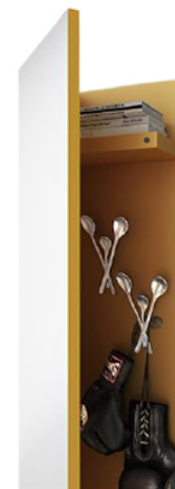

AMBROGIO

FINISHES

CONTAINER FINISH

EMBOSSED LACQUER

MATERIALS

- METAL
- WOOD
- MIRROR

h 185/ 72.85"

AMBROGIO MIRROR - FIXED SHELVES

w 32 x d 22 x h 185 cm

w 12.60" x d 8.70" x h 72.85"

h 185/ 72.85"

AMBROGIO MIRROR - COAT HANGER

w 32 x d 22 x h 185 cm

w 12.60" x d 8.70" x h 72.85"

AMBROGIO - MIRRORED CABINET

A wall wood unit with two sides coated with a mirror.

Available in two different versions:

- Coat Hanger in a chromed brass (spoons)
- Storage Cabinet with 6 Shelves.