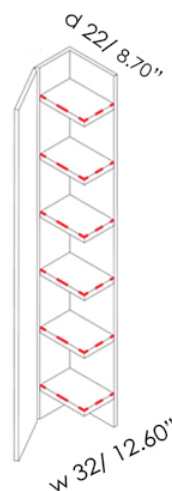

AMBROGIO

FINISHES

CONTAINER FINISH

EMBOSSED LACQUER

MATERIALS

- METAL
- WOOD
- MIRROR

h 185/ 72.85"

AMBROGIO MIRROR - FIXED SHELVES

w 32 x d 22 x h 185 cm

w 12.60" x d 8.70" x h 72.85"

h 185/ 72.85"

AMBROGIO MIRROR - COAT HANGER

w 32 x d 22 x h 185 cm

w 12.60" x d 8.70" x h 72.85"

AMBROGIO - MIRRORED CABINET

A wall wood unit with two sides coated with a mirror.

Available in two different versions:

- Coat Hanger in a chromed brass (spoons)
- Storage Cabinet with 6 Shelves.