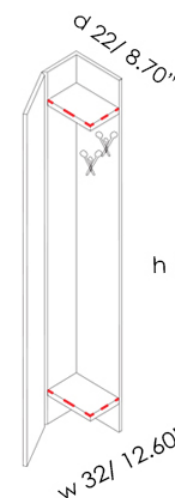

AMBROGIO

FINISHES

CONTAINER FINISH

EMBOSSED LACQUER

MATERIALS

- METAL
- WOOD
- MIRROR

h 185/ 72.85"

AMBROGIO MIRROR - FIXED SHELVES

w 32 x d 22 x h 185 cm

w 12.60" x d 8.70" x h 72.85"

h 185/ 72.85"

AMBROGIO MIRROR - COAT HANGER

w 32 x d 22 x h 185 cm

w 12.60" x d 8.70" x h 72.85"

AMBROGIO - MIRRORED CABINET

A wall wood unit with two sides coated with a mirror.

Available in two different versions:

- Coat Hanger in a chromed brass (spoons)
- Storage Cabinet with 6 Shelves.