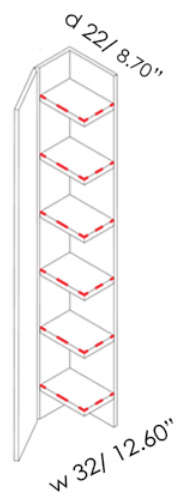

#### CONTAINER FINISH

EMBOSSED LACQUER

#### MATERIALS

- METAL
- WOOD
- MIRROR

h 185/ 72.85"

#### AMBROGIO MIRROR - FIXED SHELVES

w 32 x d 22 x h 185 cm

w 12.60" x d 8.70" x h 72.85"

h 185/ 72.85"

#### AMBROGIO MIRROR - COAT HANGER

w 32 x d 22 x h 185 cm

w 12.60" x d 8.70" x h 72.85"