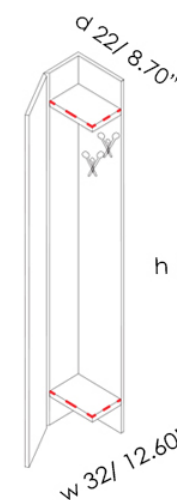

#### MATERIALS

- METAL
- WOOD
- MIRROR

h 185/ 72.85"

#### AMBROGIO MIRROR - FIXED SHELVES

w 32 x d 22 x h 185 cm

w 12.60" x d 8.70" x h 72.85"

h 185/ 72.85"

#### AMBROGIO MIRROR - COAT HANGER

w 32 x d 22 x h 185 cm

w 12.60" x d 8.70" x h 72.85"