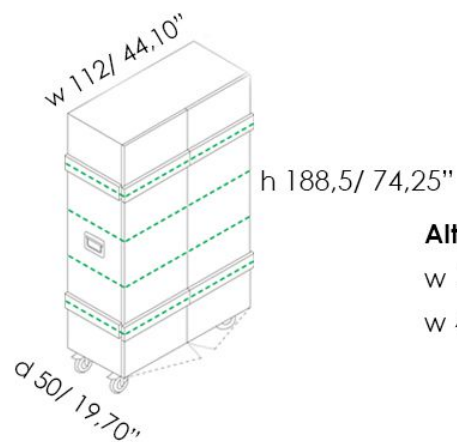

ALTO

FINISHES

CONTAINER FINISH

EMBOSSED LACQUER AND ESSENCE 00A

MATERIALS

- WOOD

ACCESSORIES

STICKER IN ITALIAN

MANEGGIARE CON CURA ↑↑

STICKER IN ENGLISH

HANDLE WITH CARE ↑↑

ALTO - WARDROBE

The Containers in agglomerated wood with, two hinged doors complete with handles and industrial wheels.

Alto Storage Cabinet 50

w 112 x d 50 x h 188,5 cm
w 44,10" x d 19,70" x h 74,25"