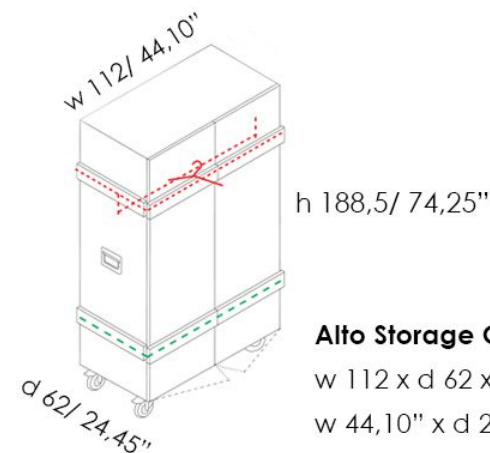

MANEGGIARE CON CURA ↑↑

STICKER IN ENGLISH

HANDLE WITH CARE ↑↑

ALTO - WARDROBE

The Containers in agglomerated wood with, two hinged doors complete with handles and industrial wheels.

Alto Storage Cabinet 50

w 112 x d 50 x h 188,5 cm
w 44,10" x d 19,70" x h 74,25"

Alto Storage Cabinet 62

w 112 x d 62 x h 188,5 cm
w 44,10" x d 24,45" x h 74,25"