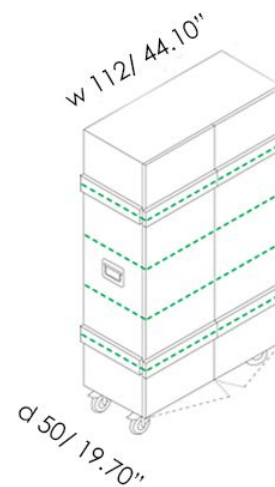

ALTO

ALTO - STORAGE CABINET

Storage cabinet in agglomerated wood with two hinged doors complete with 4 shelves, industrial handles and wheels.

FINISHES

CONTAINER FINISH

BRUSHED LARCH EMBOSSED LACQUER

MATERIALS

- WOOD

ACCESSORIES

STICKER IN ITALIAN -

MANeggiARE CON CURA ↑↑

STICKER IN ENGLISH -

HANDLE WITH CARE ↑↑

h 188.5/ 74.25"

Overall Dimensions

w 112 x d 50 x h 188.5 cm

w 44.10" x d 19.70" x h 74.25"