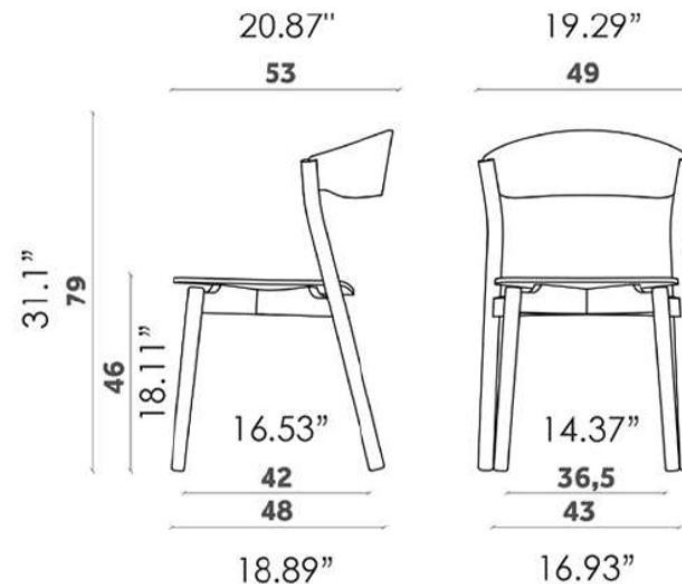

Fluxo Rebel Econabuk

Vescom Norfolk

Vescom Wilson

Length: 19.29" (49 cm)
Width: 20.87" (53 cm)
Height: 31.1" (79 cm)
Seat Height: 18.11" (46 cm)

FINISHES

CATEGORY C

Torrilana Gubbio

Big Boss