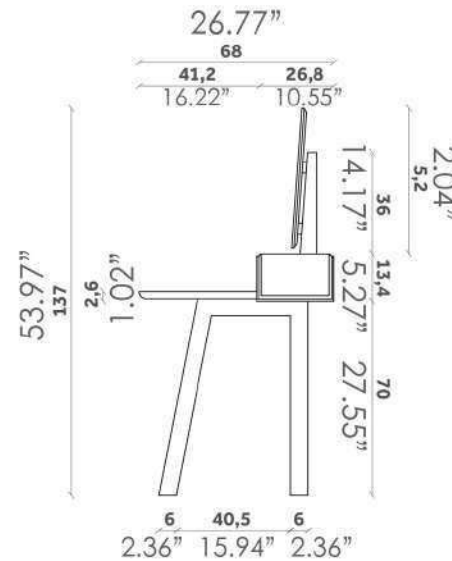

TOLDA

Desk

Design Valentina Carretta

CL 04

MATERIALS:

- Lacquer structure and legs
- Lacquered or wood shelf
- Leather top shelf
- Adjustable mirror