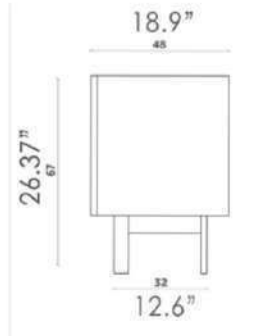

SOKO Cabinet Design Miniforms Lab BF 57

1 glass shelf on the left