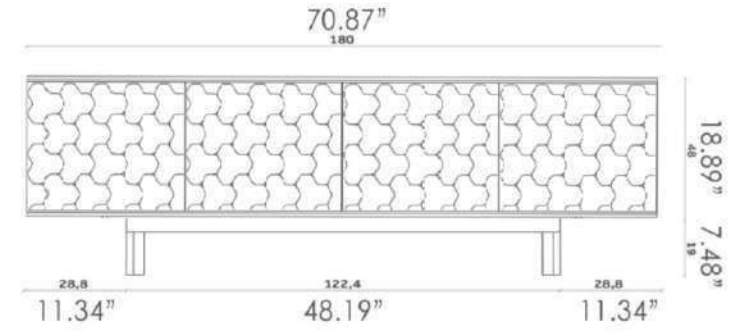

SOKO Cabinet Design Miniforms Lab BF 57

1 glass shelf on the left