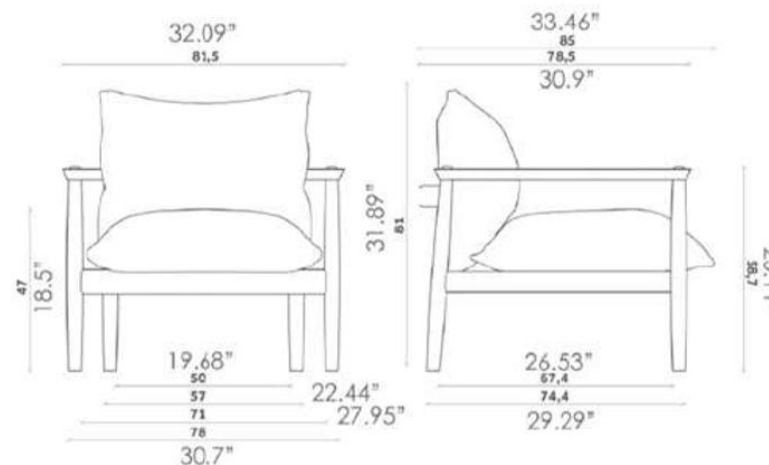

Fluxo Rebel Econabuk

Vescom Norfolk

Vescom Wilson

Length: 32.09" (81.5 cm)
Depth: 33.46" (85 cm)
Height: 31.89" (81 cm)

FINISHES

CATEGORY C

Torrilana Gubbio

Big Boss