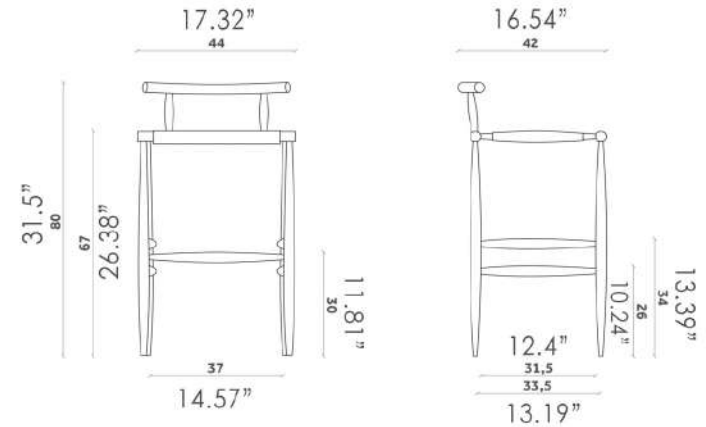

**PELLEOSSA**

Stool  
Design Francesco Faccin  
**SG 25**

PELLEOSSA STOOL  
(Model SG 25)

Length: 17.32" (44 cm)  
Width: 16.54" (42 cm)  
Height: 31.5" (80 cm)  
Seat Height: 26.38" (67 cm) for 35" -39" counter height