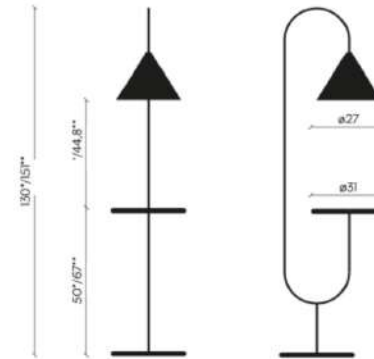

MATERIALS:

- Lacquered metal
- Wood

Lightbulb

E27
MAX 60W

OZZ (LS 11)
Bedside Floor Lamp

Overall H: 51" (130 cm)
D of table: 12.2" (31 cm)
D of lamp shade: 10.6" (27 cm)

OZZ (LS 10)
Lounge Floor Lamp

Overall H: 59.44" (151 cm)
D of table: 12.2" (31 cm)
D of lamp shade: 10.6" (27 cm)