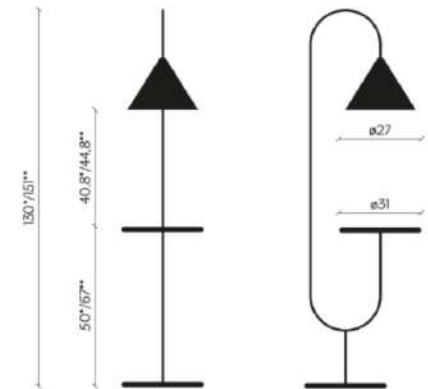

MATERIALS:

- Lacquered metal
- Wood

Lightbulb

E27
MAX 60W

OZZ (LS 11)
Bedside Floor Lamp

Overall H: 51" (130 cm)
D of table: 12.2" (31 cm)
D of lamp shade: 10.6" (27 cm)

OZZ (LS 10)
Lounge Floor Lamp

Overall H: 59.44" (151 cm)
D of table: 12.2" (31 cm)
D of lamp shade: 10.6" (27 cm)