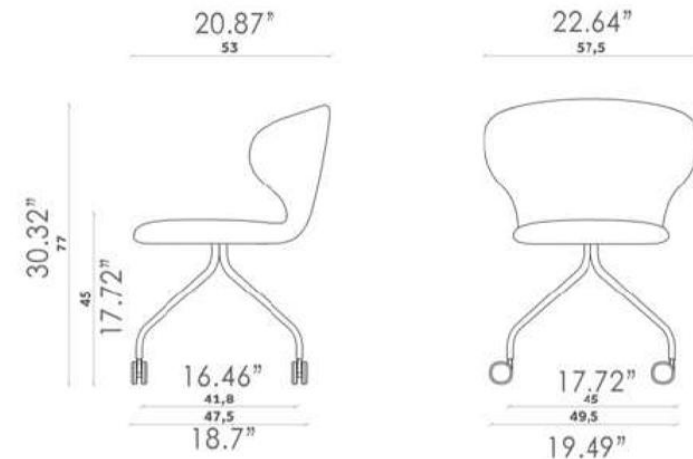

Fluxo Rebel Econabuk

Vescom Norfolk

Vescom Wilson

Length: 22.64" (57.5 cm)  
Width: 20.87" (53 cm)  
Height: 30.32" (77 cm)  
Seat Height: 17.72" (45 cm)

FINISHES

CATEGORY C

Torrilana Gubbio

Big Boss