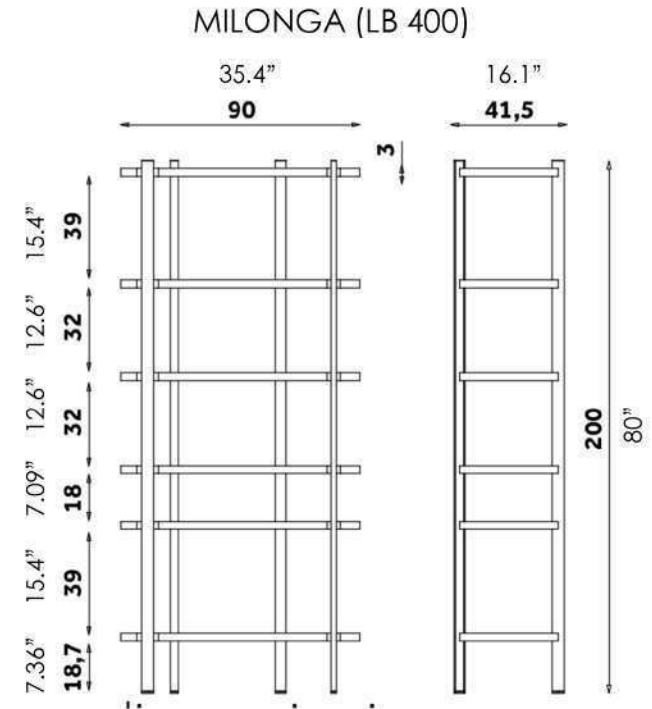

FINISHES

Shelf

Wood / Lacquered metal

Poles

Lacquered Metal

MATERIALS:

- Lacquered metal
- Wood

Width: 35.4" (90 cm)
Depth: 16.1" (41 cm)
Height: 80" (200 cm)