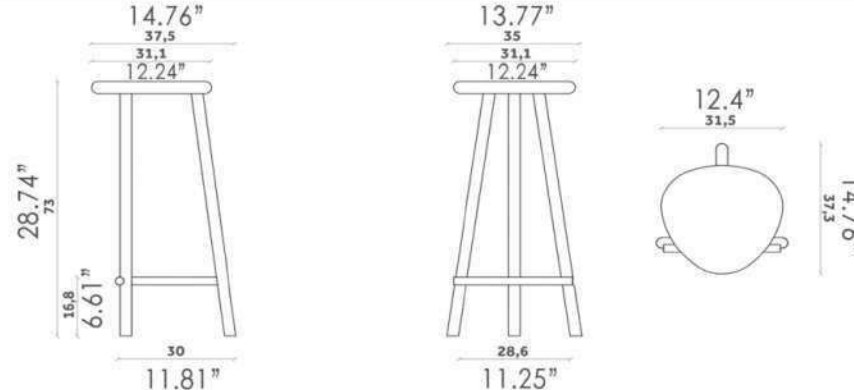

FINISHES

Structure

Lacquer

Seat

MATERIALS:
-Lacquer
-Wood

MILK
Stool
Design Paolo Cappello
SG 11

MILK
Stool
Design Paolo Cappello
SG 12

MILK
Stool
Design Paolo Cappello
SG 13