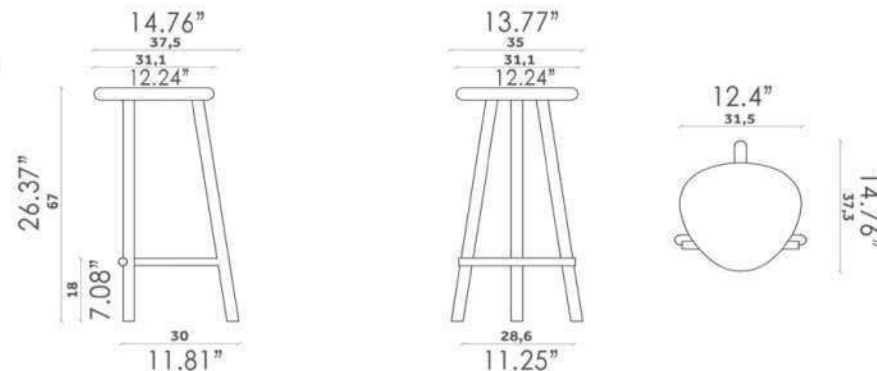

FINISHES

Structure

Lacquer

Seat

MATERIALS:
-Lacquer
-Wood

MILK
Stool
Design Paolo Cappello
SG 11

MILK
Stool
Design Paolo Cappello
SG 12

MILK
Stool
Design Paolo Cappello
SG 13