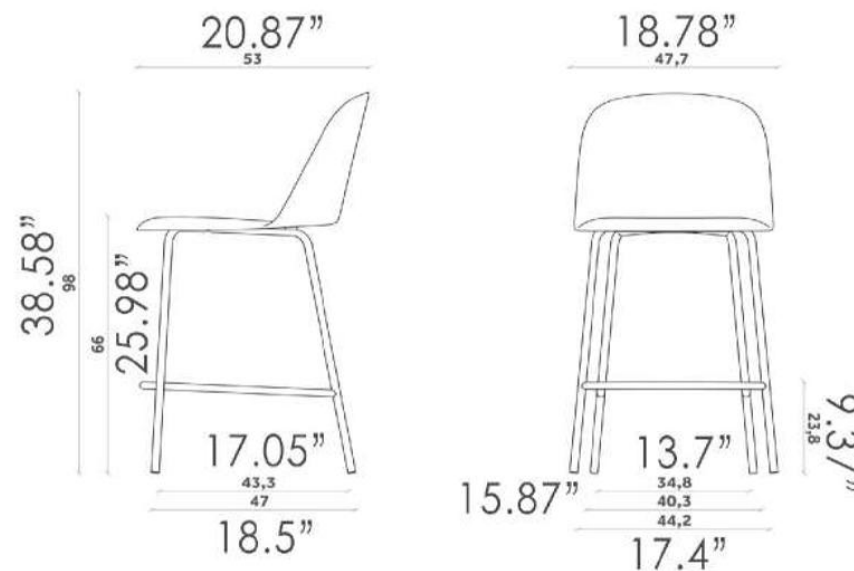

Fluxo Rebel Econabuk

Vescom Norfolk

Vescom Wilson

Length: 18.78" (47.7 cm)
 Width: 20.87" (53 cm)
 Height: 38.58" (98 cm)
 Height of Footrest: 9.37" (23.8 cm)
 Height of Seat: 25.98" (66 cm) for 35" - 39" counter height