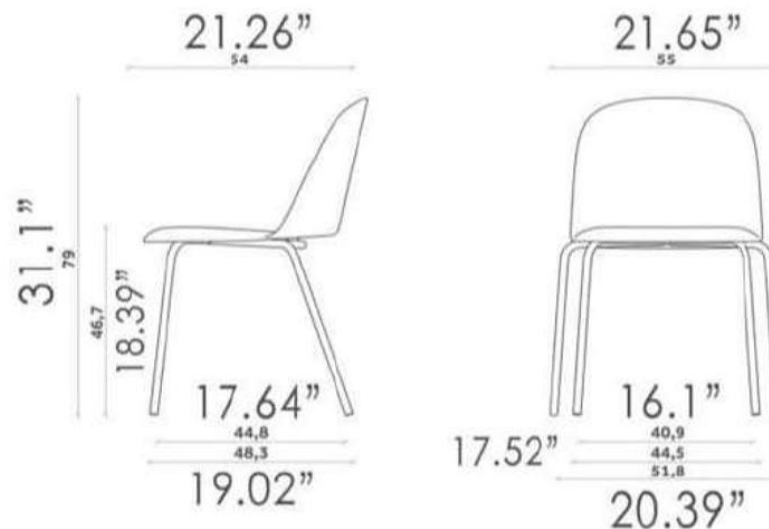

Fluxo Rebel Econabuk

Vescom Norfolk

Vescom Wilson

Width: 21.65" (55 cm)
Depth: 21.26" (54 cm)
Height: 31.1" (79 cm)
Height of Seat: 18.39" (46,7 cm)

FINISHES

CATEGORY C

Torrilana Gubbio

Big Boss