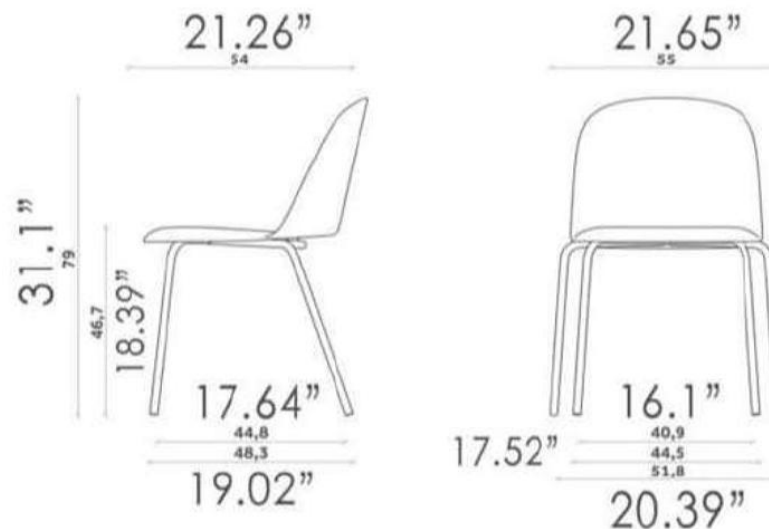

Fluxo Rebel Econabuk

Vescom Norfolk

Vescom Wilson

Width: 21.65" (55 cm)  
Depth: 21.26" (54 cm)  
Height: 31.1" (79 cm)  
Height of Seat: 18.39" (46,7 cm)

FINISHES

CATEGORY C

Torrilana Gubbio

Big Boss