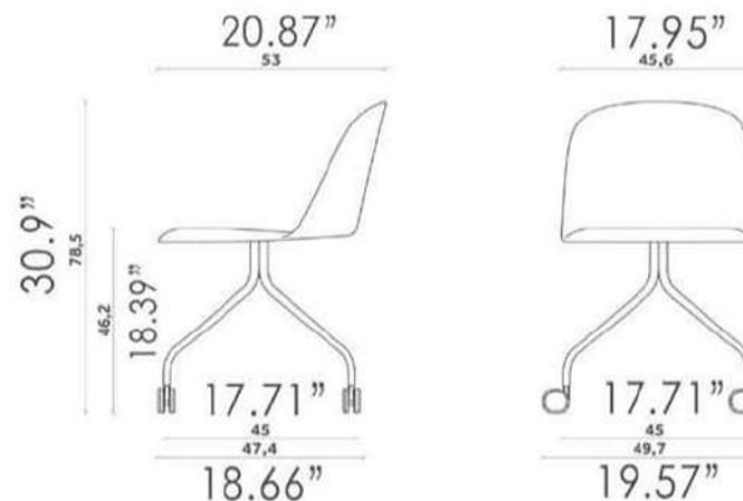

Fluxo Rebel Econabuk

Vescom Norfolk

Vescom Wilson

Length: 17.95" (45.6 cm)
Width: 20.87" (53 cm)
Height: 30.9" (78.5 cm)
Height of Seat: 18.39" (46.7 cm)

FINISHES

CATEGORY C

Torrilana Gubbio

Big Boss