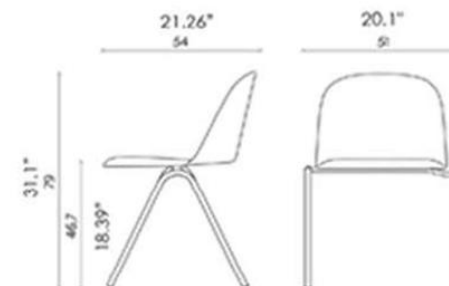

FINISHES

CATEGORY A

Trame

Loop

Canva

Peplo

CATEGORY B

Fluxo Platinum

Fluxo Rebel Econabuk

Vescom Norfolk

Vescom Wilson

Width: 20.1" (51 cm)
Depth: 21.26" (54 cm)
Height: 31.1" (79 cm)
Height of Seat: 18.39" (46.7 cm)

Legs

Structure

FINISHES

CATEGORY C

Sahco Zero

Width: 20.1" (51 cm)
Depth: 18" (45.8 cm)
Height: 18.43" (46.8 cm)

Coffee Table Legs

Coffee Table Top