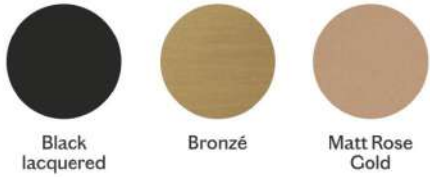

FINISHES

Base

Top

MAGGESE
Tavolo/Table
Design Paolo Cappello

Side View

TP 781
180-215-250x100

TP 782
200-235-270x100

Maggesse Extendable Dining Table By Paolo Cappello