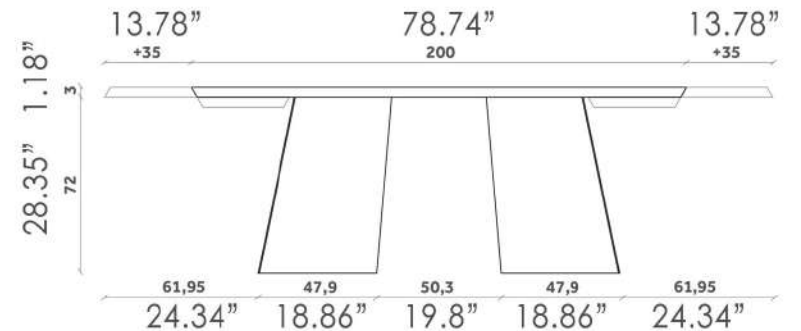

FINISHES

Base

Top

MAGGESE
Tavolo/Table
Design Paolo Cappello

Side View

TP 781
180-215-250x100

TP 782
200-235-270x100

Maggesse Extendable Dining Table By Paolo Cappello