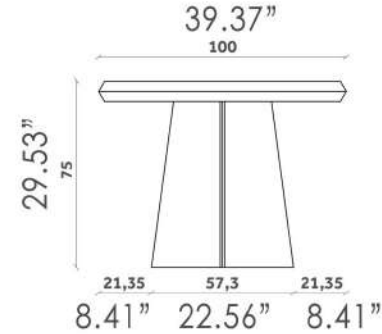

FINISHES

Base

Top

MAGGESE
Tavolo/Table
Design Paolo Cappello

Side View

TP 781
180-215-250x100

TP 782
200-235-270x100

Maggesse Extendable Dining Table By Paolo Cappello