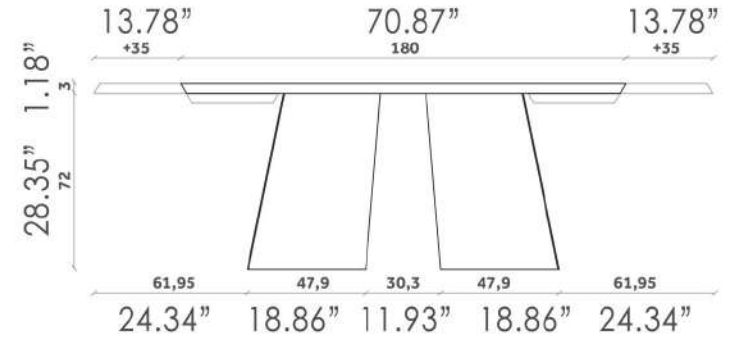

FINISHES

Base

Top

MAGGESE
Tavolo/Table
Design Paolo Cappello

Side View

TP 781
180-215-250x100

TP 782
200-235-270x100

Maggesse Extendable Dining Table By Paolo Cappello