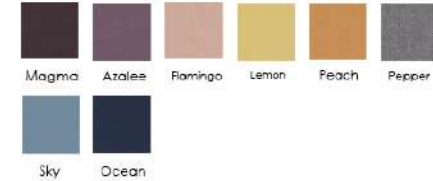

CATEGORY D

Rohi Cleo