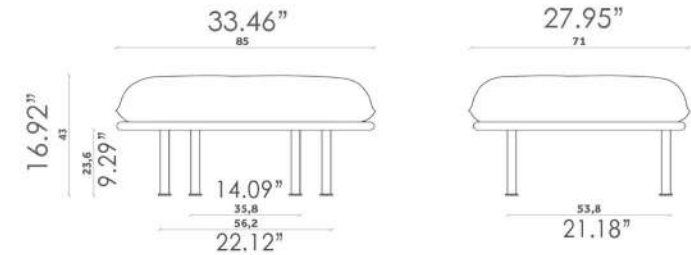

Lanee

Torrilana Gubbio

Mesh

Vescom Wilson

Vescom Norfolk

LEM  
Armchair  
Design Francesco Beghetto  
PL 01

LEM  
Pouff  
Design Francesco Beghetto  
PF 01

FINISHES