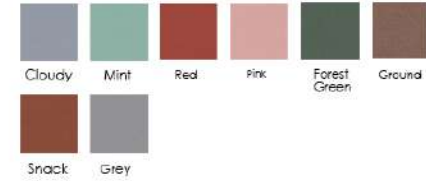

Kvadrat Relate