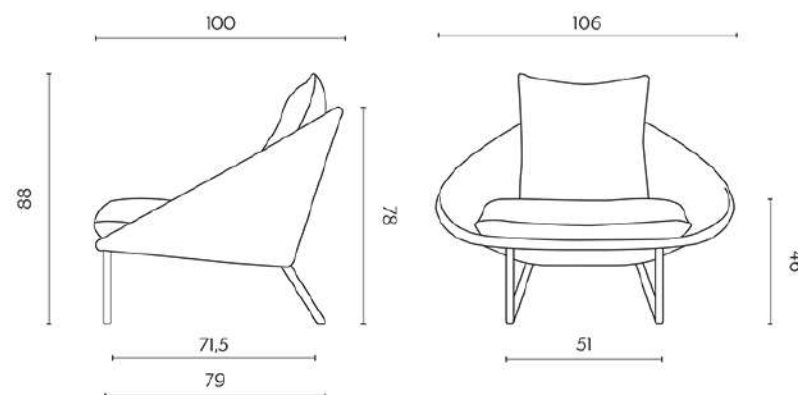

Fluxo Rebel Econabuk

Vescom Norfolk

Vescom Wilson

Model PL01:

Length: 41.73" (106 cm)

Depth: 39.37" (100 cm)

Height: 34.65" (88 cm)

Height of Seat: 18.11" (46 cm)