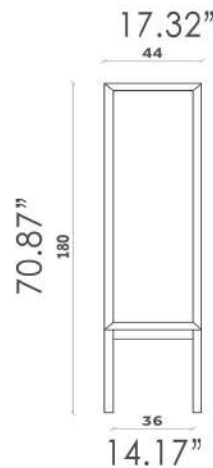

KRAMER
Cabinet
Design e-ggs
VL 13
3 inner glass shelves