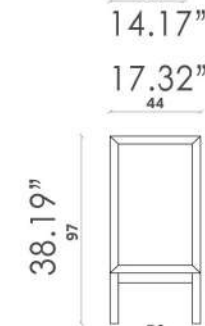

KRAMER
Cabinet
Design e-ggs
BF 13
1 inner glass shelf