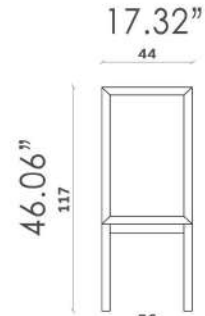

FINISHES

Structure and base

Lacquer

- Black lacquered

Glass

- Europe Cray

Frame

Wood

- Ash
- Black Ash
- Ash Stained Walnut

MATERIALS:

- -Lacquer
- -Wood
- -Glass

KRAMER
Cabinet
Design e-ggs
BF 12
1 inner glass shelf