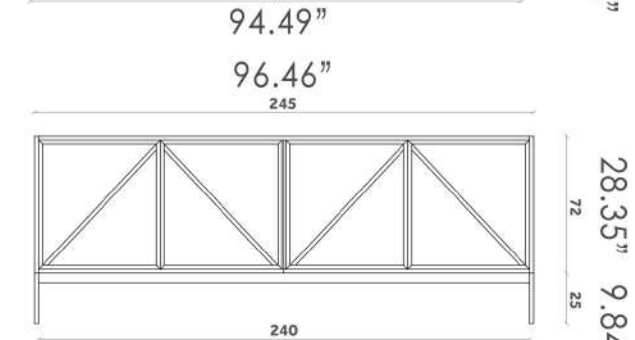

KRAMER
Cabinet
Design e-ggs
BF 13
1 inner glass shelf