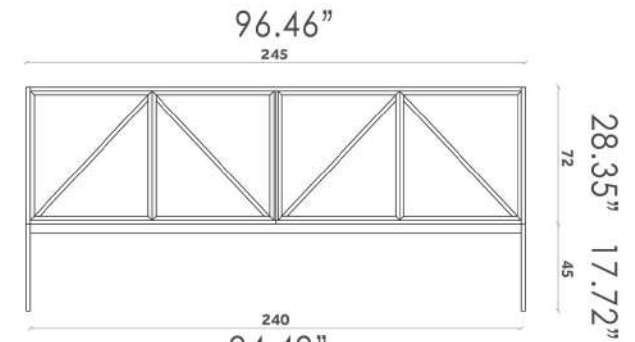

FINISHES

Structure and base

Lacquer

- Black lacquered

Glass

- Europe Cray

Frame

Wood

- Ash
- Black Ash
- Ash Stained Walnut

MATERIALS:

- -Lacquer
- -Wood
- -Glass

KRAMER
Cabinet
Design e-ggs
BF 12
1 inner glass shelf