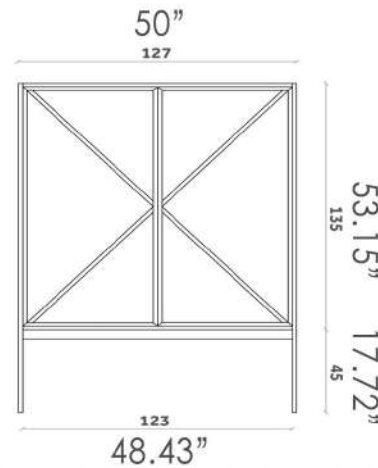

KRAMER
Cabinet
Design e-ggs
VL 13
3 inner glass shelves