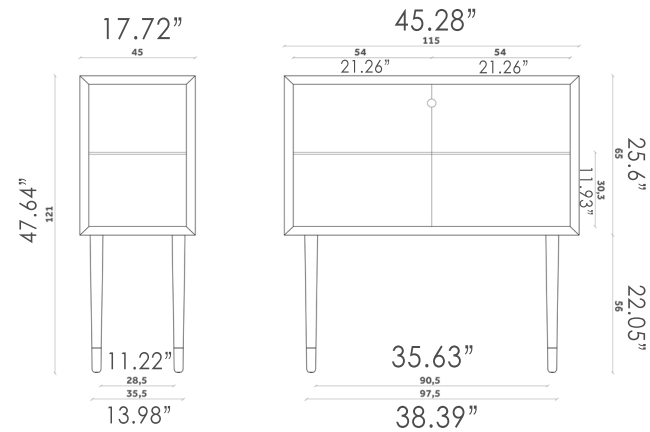

JUNO
Cabinet
Design e-ggs
VL 26
2 inner glass shelf

JUNO
Cabinet
Design e-ggs
VL 25
2 inner glass shelves

JUNO
Cabinet
Design e-ggs
VL 27
2 inner glass shelves