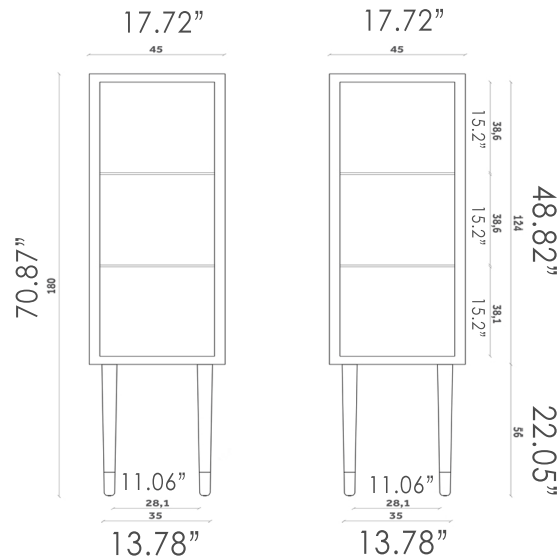

JUNO
Cabinet
Design e-ggs
VL 26
2 inner glass shelf

JUNO
Cabinet
Design e-ggs
VL 25
2 inner glass shelves

JUNO
Cabinet
Design e-ggs
VL 27
2 inner glass shelves