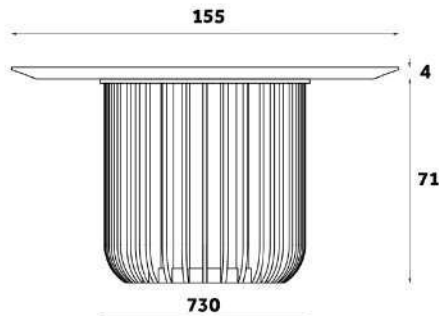

FINISHES

Top Finish

Base Finish

TP 150Q (Square Top)

Length: 61" (155 cm)  
Width: 61" (155 cm)  
Height: 29.53" (75 cm)

TP 150T (Circle Top)

Diameter: 61" (155 cm)  
Height: 29.53" (75 cm)

TP 151T (Circle Top)

Diameter: 65" (165 cm)  
Height: 29.53" (75 cm)

TP 152T (Circle Top)

Diameter: 71" (180 cm)  
Height: 29.53" (75 cm)

TP 150R (Rectangle Top)

Length: 87" (220 cm)  
Width: 53" (135 cm)  
Height: 29.53" (75 cm)

TP 151R (Rectangle Top)

Length: 102" (260 cm)  
Width: 53" (135 cm)  
Height: 29.53" (75 cm)

TP 151R (Rectangle Top)

Length: 118" (300 cm)  
Width: 53" (135 cm)  
Height: 29.53" (75 cm)