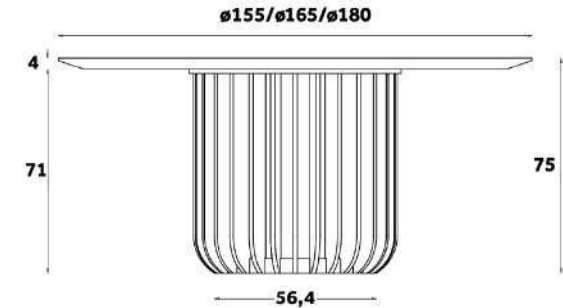

FINISHES

Top Finish

Base Finish

TP 150Q (Square Top)

Length: 61" (155 cm)  
Width: 61" (155 cm)  
Height: 29.53" (75 cm)

TP 150T (Circle Top)

Diameter: 61" (155 cm)  
Height: 29.53" (75 cm)

TP 151T (Circle Top)

Diameter: 65" (165 cm)  
Height: 29.53" (75 cm)

TP 152T (Circle Top)

Diameter: 71" (180 cm)  
Height: 29.53" (75 cm)

TP 150R (Rectangle Top)

Length: 87" (220 cm)  
Width: 53" (135 cm)  
Height: 29.53" (75 cm)

TP 151R (Rectangle Top)

Length: 102" (260 cm)  
Width: 53" (135 cm)  
Height: 29.53" (75 cm)

TP 151R (Rectangle Top)

Length: 118" (300 cm)  
Width: 53" (135 cm)  
Height: 29.53" (75 cm)