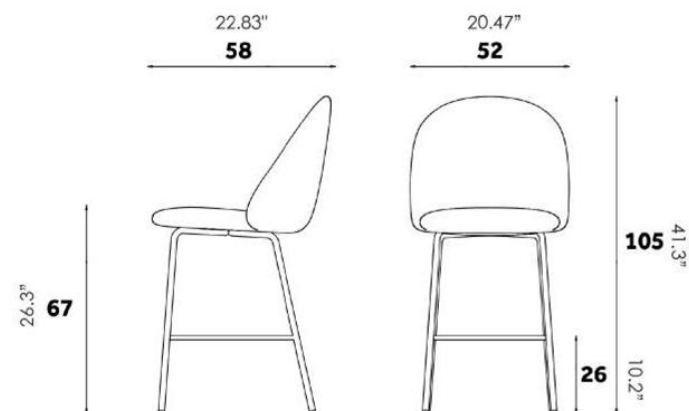

Fluxo Rebel Econabuk

Vescom Norfolk

Vescom Wilson

SG 53 (Metal / Copper Legs)

Width: 20.47" (52 cm)
Depth: 22.83" (58 cm)
Height: 41.3" (105 cm)
Seat Height: 26.3" (67 cm) for 35"-39" counter height

FINISHES