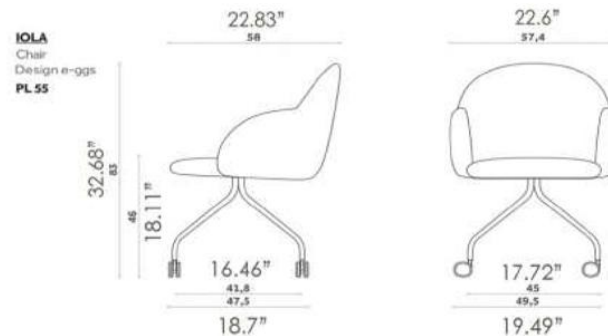

FINISHES

CATEGORY A

Trame

Loop

Canva

Peplo

CATEGORY B

Fluxo Platinum

Fluxo Rebel Econabuk

Vescom Norfolk

Vescom Wilson

PL 55 (Armchair)

Length: 22.6" (57.4 cm)
Depth: 22.83" (58 cm)
Height: 32.68" (82 cm)
Seat Height: 18.11" (46 cm)

SD 55 (Armless)

Length: 20.47" (52 cm)
Depth: 22.83" (58 cm)
Height: 32.68" (82 cm)
Seat Height: 18.11" (46 cm)