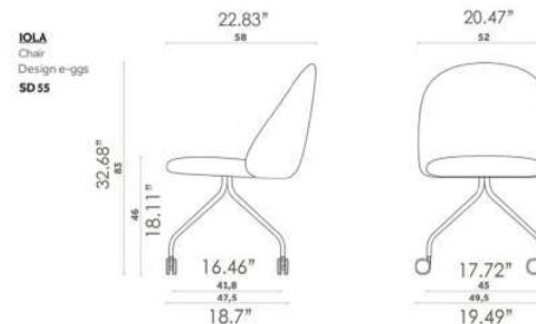

Fluxo Rebel Econabuk

Vescom Norfolk

Vescom Wilson

PL 55 (Armchair)

Length: 22.6" (57.4 cm)
Depth: 22.83" (58 cm)
Height: 32.68" (82 cm)
Seat Height: 18.11" (46 cm)

SD 55 (Armless)

Length: 20.47" (52 cm)
Depth: 22.83" (58 cm)
Height: 32.68" (82 cm)
Seat Height: 18.11" (46 cm)