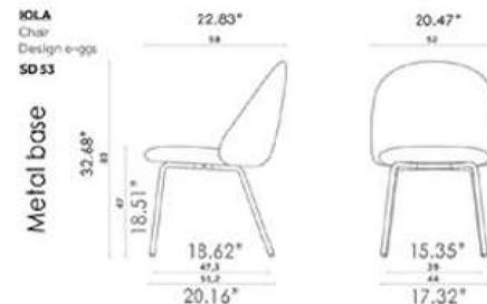

FINISHES

CATEGORY A

Trame

Loop

Canva

Peplo

CATEGORY B

Fluxo Platinum

Fluxo Rebel Econabuk

Vescom Norfolk

Vescom Wilson

SD 53 (Metal / Copper Legs)

Width: 20.47" (52 cm)
Depth: 22.83" (58 cm)
Height: 32.68" (83 cm)
Seat Height: 18.51" (47 cm)

SD 54 (Wood Legs)

Width: 20.47" (52 cm)
Depth: 22.91" (58.2 cm)
Height: 32.6" (82.8 cm)
Seat Height: 18.31" (46.5 cm)