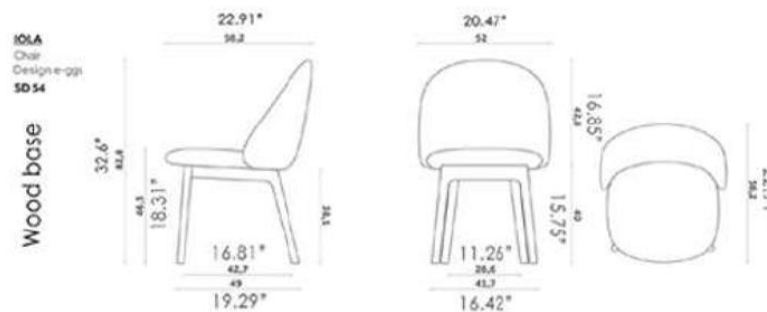

Fluxo Rebel Econabuk

Vescom Norfolk

Vescom Wilson

SD 53 (Metal / Copper Legs)

Width: 20.47" (52 cm)
Depth: 22.83" (58 cm)
Height: 32.68" (83 cm)
Seat Height: 18.51" (47 cm)

SD 54 (Wood Legs)

Width: 20.47" (52 cm)
Depth: 22.91" (58.2 cm)
Height: 32.6" (82.8 cm)
Seat Height: 18.31" (46.5 cm)