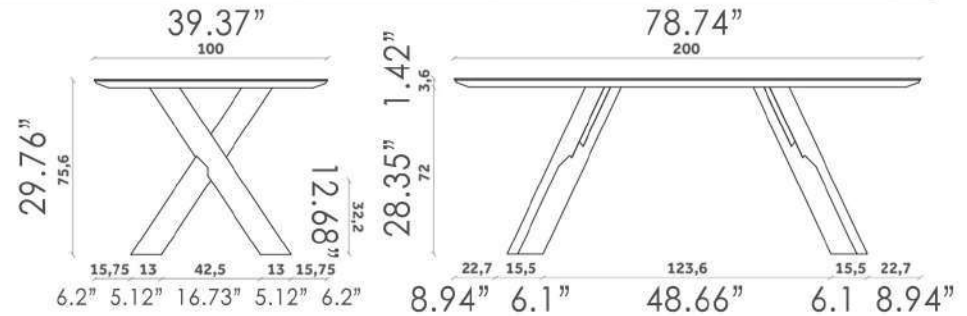

FINISHES

Top

Legs

- MATERIALS:  
-Lacquer  
-Wood  
-Ceramic  
-Marble

**GUSTAVE**  
Table  
Design Paolo Cappello

TP 672  
200x100

TP 671  
240x110

TP 670  
300x110