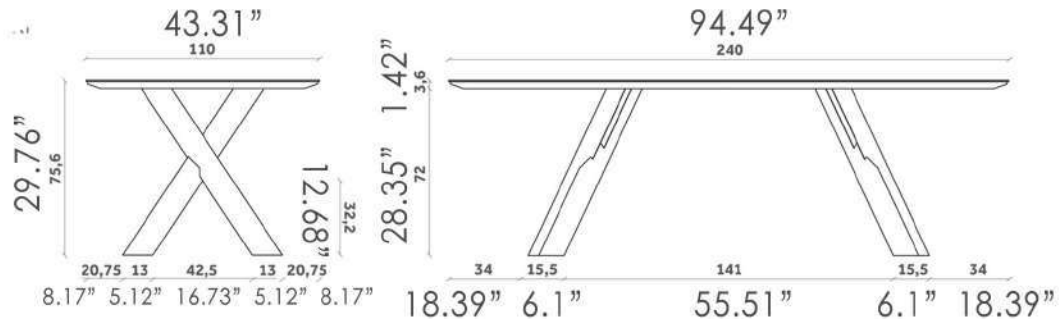

FINISHES

Top

Legs

- MATERIALS:  
-Lacquer  
-Wood  
-Ceramic  
-Marble

**GUSTAVE**  
Table  
Design Paolo Cappello

TP 672  
200x100

TP 671  
240x110

TP 670  
300x110