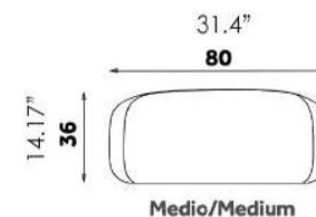

Fluxo Rebel Econabuk

Vescom Norfolk

Vescom Wilson

Small Square (Model PF 06)

Width: 18.89" (48 cm)
Depth: 18.89" (48 cm)
Height: 14.17" (36 cm)

Medium Square (Model PF 07)

Width: 31.4" (80 cm)
Depth: 31.4" (80 cm)
Height: 14.17" (36 cm)

Large Square (Model PF 08)

Width: 51.2" (130 cm)
Depth: 51.2" (130 cm)
Height: 14.17" (36 cm)

FINISHES

CATEGORY C

Torrilana Gubbio

Big Boss

Vescom Harding

Vescom Rolla