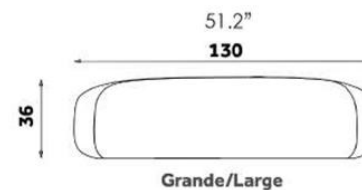

Fluxo Rebel Econabuk

Vescom Norfolk

Vescom Wilson

Small Square (Model PF 06)

Width: 18.89" (48 cm)
Depth: 18.89" (48 cm)
Height: 14.17" (36 cm)

Medium Square (Model PF 07)

Width: 31.4" (80 cm)
Depth: 31.4" (80 cm)
Height: 14.17" (36 cm)

Large Square (Model PF 08)

Width: 51.2" (130 cm)
Depth: 51.2" (130 cm)
Height: 14.17" (36 cm)

FINISHES

CATEGORY C

Torrilana Gubbio

Big Boss

Vescom Harding

Vescom Rolla