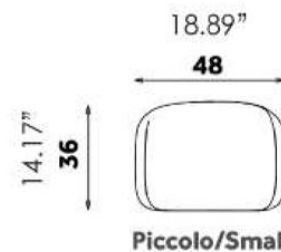

FINISHES

CATEGORY A

Trame

Loop

Canva

Peplo

CATEGORY B

Fluxo Platinum

Fluxo Rebel Econabuk

Vescom Norfolk

Vescom Wilson

Small Square (Model PF 06)

Width: 18.89" (48 cm)
Depth: 18.89" (48 cm)
Height: 14.17" (36 cm)

Medium Square (Model PF 07)

Width: 31.4" (80 cm)
Depth: 31.4" (80 cm)
Height: 14.17" (36 cm)

Large Square (Model PF 08)

Width: 51.2" (130 cm)
Depth: 51.2" (130 cm)
Height: 14.17" (36 cm)

FINISHES

CATEGORY C

Torrilana Gubbio

Big Boss

Vescom Harding

Vescom Rolla