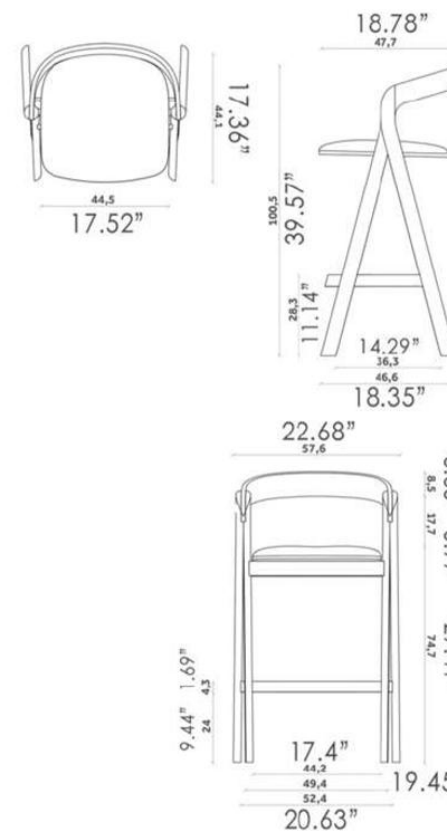

Fluxo Rebel Econabuk

Vescom Norfolk

Vescom Wilson

Length: 22.68" (57.6 cm)  
Width: 18.78" (47.7 cm)  
Height: 39.57" (100.5 cm)  
Height of seat: 29.4" (74.7 cm) for 41"-43" bar height

FINISHES

CATEGORY C