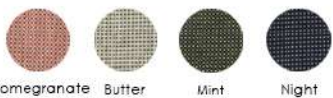

FINISHES

CATEGORY A

Salo

Loop

Trame

Madrid

CATEGORY B

Kvadrat Relate

Lanee

Torrilana Gubbio

Mesh

Vescom Wilson

Vescom Norfolk

DIPLOPIA
Armchair
Design Skrivo
PL 49

MATERIALS:

- Metal legs
- Upholstered seat