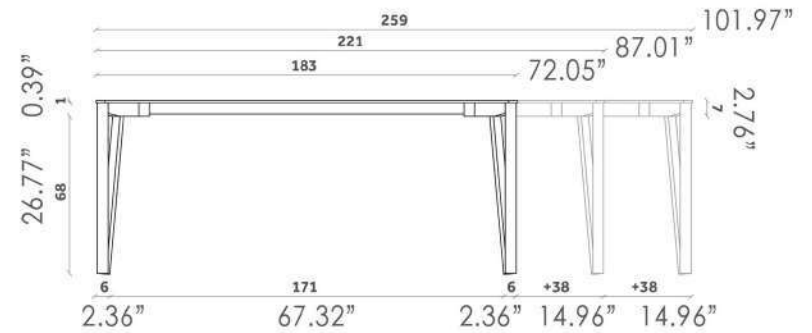

FINISHES

Base

Top

MATERIALS:

- Wood
- Glass
- Fenix
- Ceramic
- Marble

DECAPO

Table
Design Miniforms Lab

TP 7053/63
162-200-238x90

TP 7052/62
183-221-259x90

TP 7050/60
202-240-278x90