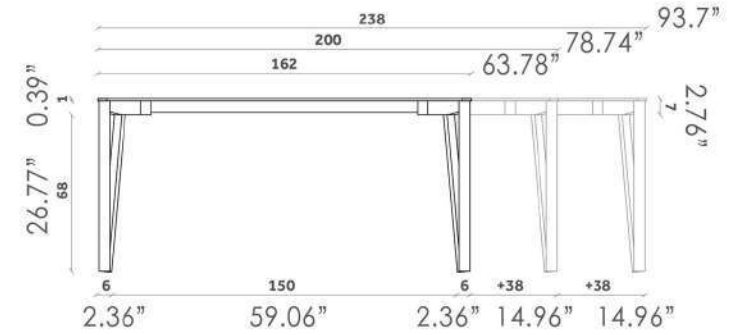

FINISHES

Base

Top

MATERIALS:

- Wood
- Glass
- Fenix
- Ceramic
- Marble

DECAPO

Table
Design Miniforms Lab

TP 7053/63
162-200-238x90

TP 7052/62
183-221-259x90

TP 7050/60
202-240-278x90