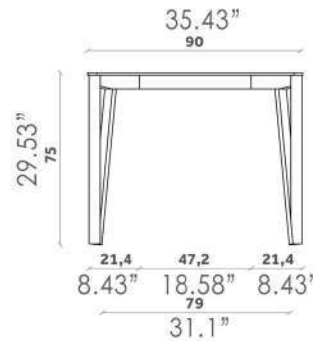

FINISHES

Base

Top

MATERIALS:

- Wood
- Glass
- Fenix
- Ceramic
- Marble

DECAPO

Table
Design Miniforms Lab

TP 7053/63
162-200-238x90

TP 7052/62
183-221-259x90

TP 7050/60
202-240-278x90