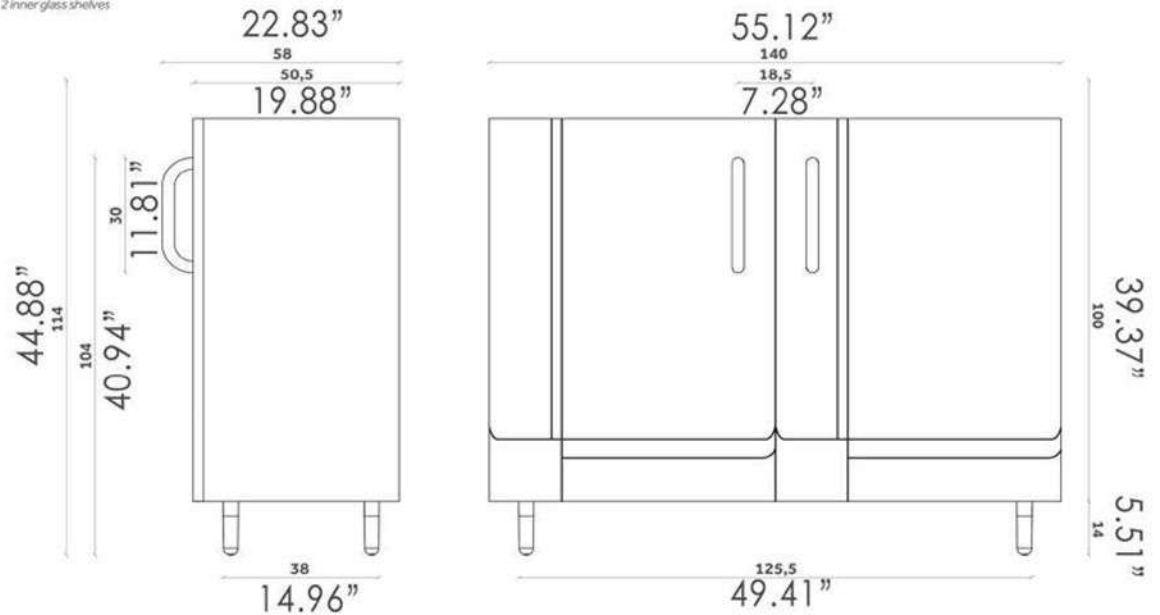

FINISHES

DALILA
Cabinet
Design Miniforms Lab
BF 46
2 inner glass shelves

MATERIALS:
-Copper
-Lacquer