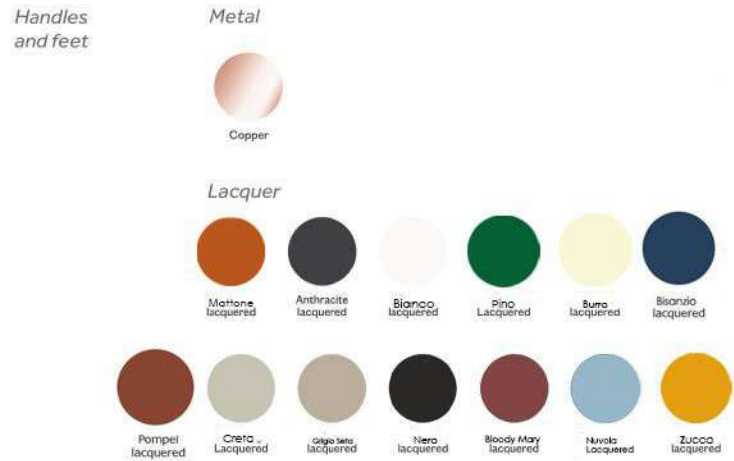

FINISHES

DALILA
Cabinet
Design Miniforms Lab
BF 46
2 inner glass shelves

MATERIALS:
-Copper
-Lacquer