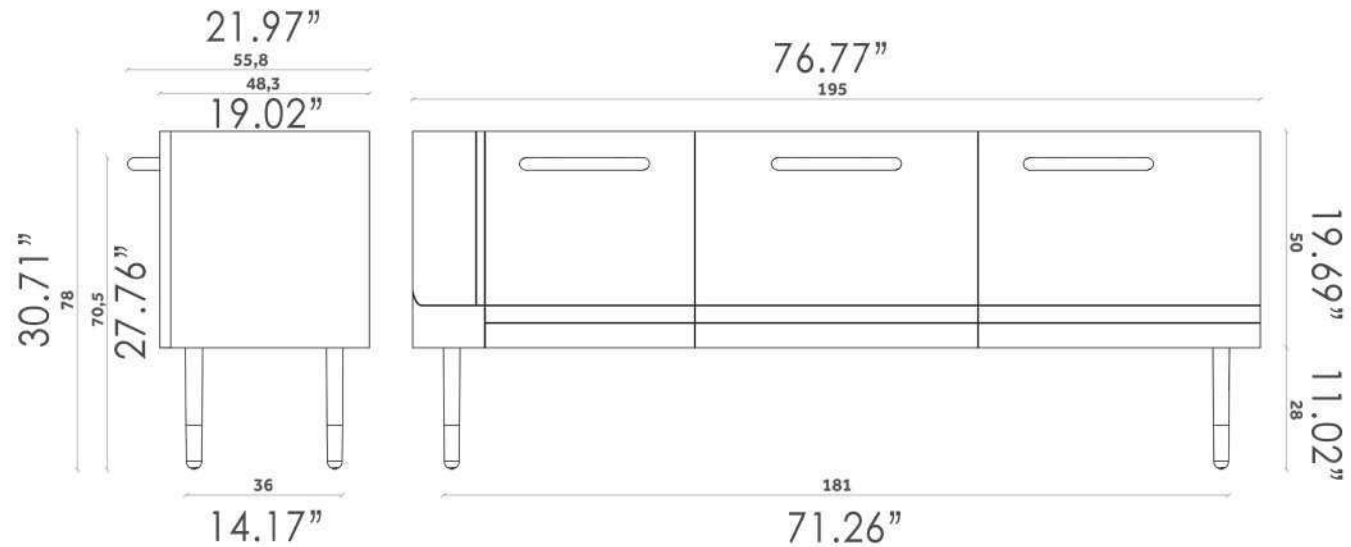

FINISHES

DALILA
Cabinet
Design Miniforms Lab
BF 45

1 inner glass shelf

MATERIALS:
-Copper
-Lacquer