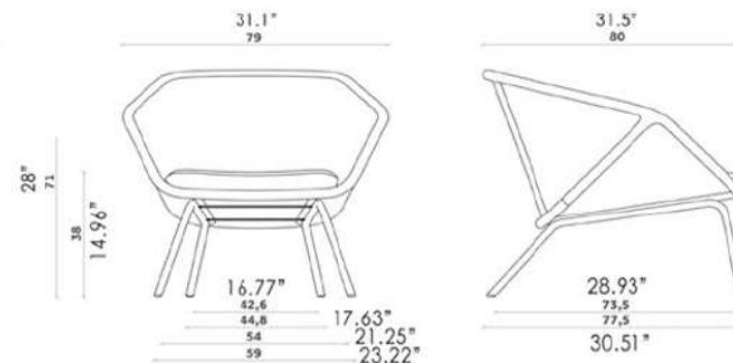

Fluxo Rebel Econabuk

Vescom Norfolk

Vescom Wilson

Length: 31.1" (79 cm)  
Depth: 31.5" (80 cm)  
Height: 28" (71 cm)

COLONY  
Armchair  
Design Skrivo  
PL 18

FINISHES

CATEGORY C

Torrilana Gubbio