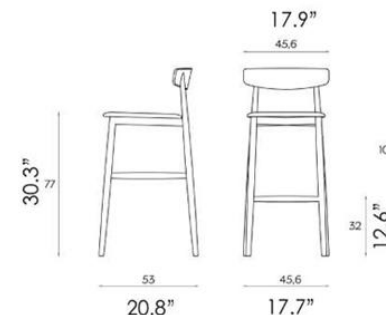

Fluxo Rebel Econabuk

Vescom Norfolk

Vescom Wilson

Claretta SG44

Width: 17.7" (45 cm)
Depth: 20.8" (53 cm)
Height: 39.3" (100 cm)
Seat Height: 30.3" (77 cm) for 41"-43" bar height

Claretta SG45

Width: 17.7" (45 cm)
Depth: 20.8" (53 cm)
Height: 35.4" (90 cm)
Seat Height: 26.3" (67 cm) for 35"-39" counter height