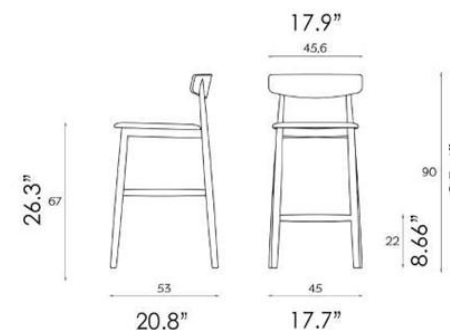

Fluxo Rebel Econabuk

Vescom Norfolk

Vescom Wilson

Claretta SG44

Width: 17.7" (45 cm)
Depth: 20.8" (53 cm)
Height: 39.3" (100 cm)
Seat Height: 30.3" (77 cm) for 41"-43" bar height

Claretta SG45

Width: 17.7" (45 cm)
Depth: 20.8" (53 cm)
Height: 35.4" (90 cm)
Seat Height: 26.3" (67 cm) for 35"-39" counter height