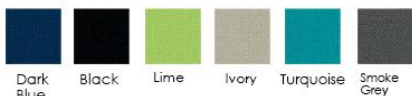

FINISHES

CATEGORY A

Trame

Loop

Canva

Peplo

CATEGORY B

Fluxo Platinum