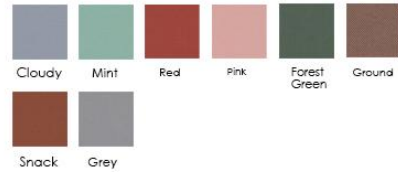

Kvadrat Relate