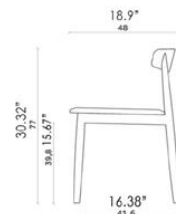

Fluxo Rebel Econabuk

Vescom Norfolk

Vescom Wilson

CLARETTA
Chair
Design Florian Schmid
SD 45

Width: 18.11" (46 cm)
Depth: 18.9" (48 cm)
Height: 30.32" (77 cm)

CLARETTA
Chair
Design Florian Schmid
PL 45

Width: 18.45" (47 cm)
Depth: 19.2" (49 cm)
Height: 30.32" (77 cm)