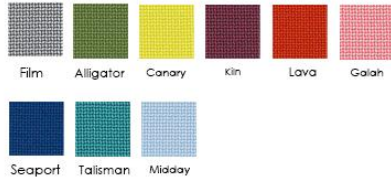

Maharam Metric