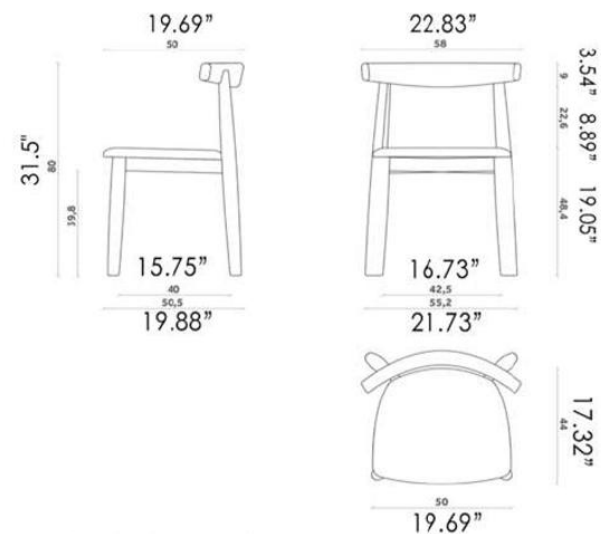

Fluxo Rebel Econabuk

Vescom Norfolk

Vescom Wilson

Length: 22.83" (58 cm)
Depth: 19.69" (50 cm)
Height: 31.5" (80 cm)

FINISHES

CATEGORY C

Torrilana Gubbio

Big Boss