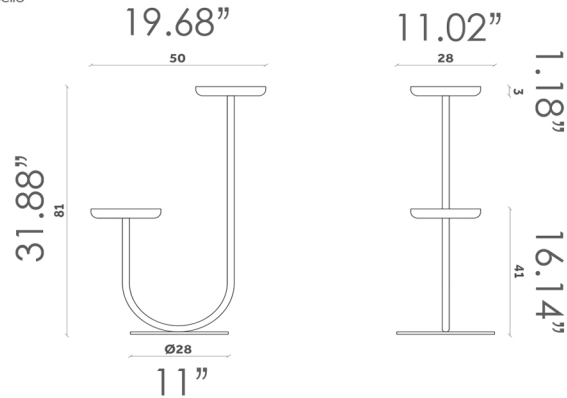

Black Ash

MATERIALS:

- Metal structure
- Wood shelf

CIGALES
Flower pot
Design Paolo Cappello
PV 01

CIGALES
Flower pot
Design Paolo Cappello
PV 02

CIGALES
Flower pot
Design Paolo Cappello
PV 03

Mirror
CIGALES
Design Paolo Cappello
PV 04