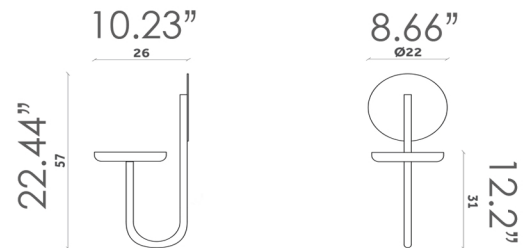

Black Ash

MATERIALS:

- Metal structure
- Wood shelf

CIGALES
Flower pot
Design Paolo Cappello
PV 01

CIGALES
Flower pot
Design Paolo Cappello
PV 02

CIGALES
Flower pot
Design Paolo Cappello
PV 03

Mirror
CIGALES
Design Paolo Cappello
PV 04