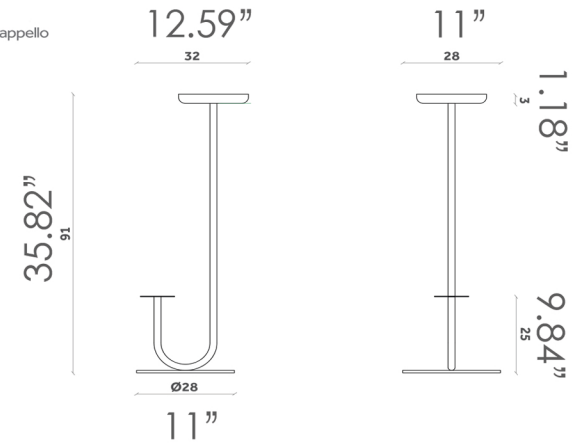

Black Ash

MATERIALS:

- Metal structure
- Wood shelf

CIGALES
Flower pot
Design Paolo Cappello
PV 01

CIGALES
Flower pot
Design Paolo Cappello
PV 02

CIGALES
Flower pot
Design Paolo Cappello
PV 03

Mirror
CIGALES
Design Paolo Cappello
PV 04